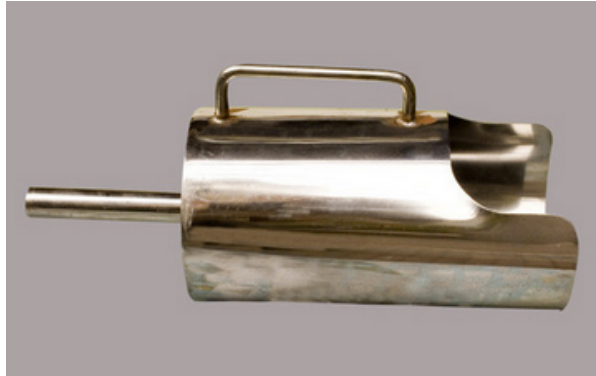

Soil Scoop
MODEL – SL - 1339, MAKE – SLBT, ORIGIN – INDIA

Scoops are used for transferring Soil, Cement, Aggregate or Any Other Grainy Material Or Powder. They are made up of Stainless Steel/Aluminium fitted with handle